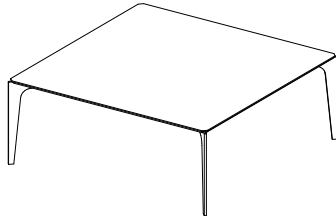

# COFFEE TABLES

## BLADE

**T95**  
90X40XH.45 / 35X16XH.18"

**T96**  
90X90XH.35 / 35X35XH.14"

**T97**  
120X80XH.35 / 47X31XH.14"

**T98**  
50X50XH.50 / 20X20XH.20"

- Dimensions: the first figure shows sizes in centimeters, the second in inches.
- *Dimensioni: la prima cifra indica i centimetri, la seconda cifra indica i pollici.*