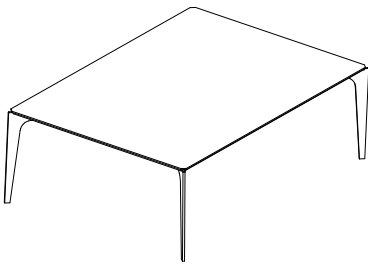

# COFFEE TABLES

## BLADE

**T95**  
90X40XH.45 / 35X16XH.18"

**T96**  
90X90XH.35 / 35X35XH.14"

**T97**  
120X80XH.35 / 47X31XH.14"

**T98**  
50X50XH.50 / 20X20XH.20"

- Dimensions: the first figure shows sizes in centimeters, the second in inches.
- *Dimensioni: la prima cifra indica i centimetri, la seconda cifra indica i pollici.*