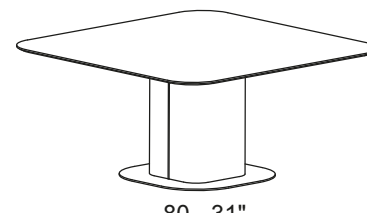

* On marble finishings, only for length dimensions over 200 cm, the top is split in two parts at the center, across its width.

T231B

T232B

T233B

T234B

T238B

T239B

T235B

T236B

T237B

LAZY SUSAN

Piano girevole in appoggio su top tavolo.
Top disponibile in tutte le customizing finishes.
Meccanismo girevole in alluminio.