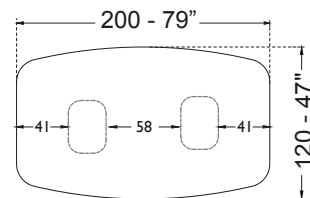

* On marble finishings, only for length dimensions over 200 cm, the top is split in two parts at the center, across its width.

T231B

T232B

T233B

T234B

T238B

T239B

T235B

T236B

T237B

LAZY SUSAN

Piano girevole in appoggio su top tavolo.
Top disponibile in tutte le customizing finishes.
Meccanismo girevole in alluminio.