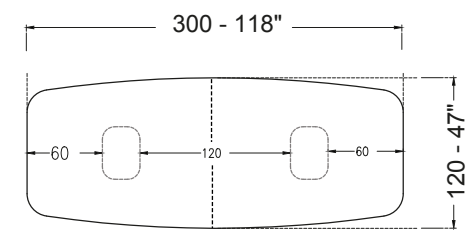

* On marble finishings, only for length dimensions over 200 cm, the top is split in two parts at the center, across its width.

T231B

T232B

T233B

T234B

T238B

T239B

T235B

T236B

T237B

LAZY SUSAN

Piano girevole in appoggio su top tavolo.
Top disponibile in tutte le customizing finishes.
Meccanismo girevole in alluminio.