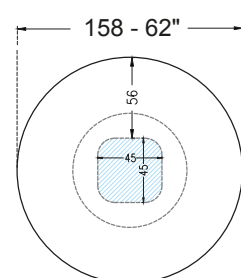

* On marble finishings, only for length dimensions over 200 cm, the top is split in two parts at the center, across its width.

T231B

T232B

T233B

T234B

T238B

T239B

T235B

T236B

T237B

LAZY SUSAN

Piano girevole in appoggio su top tavolo.
Top disponibile in tutte le customizing finishes.
Meccanismo girevole in alluminio.