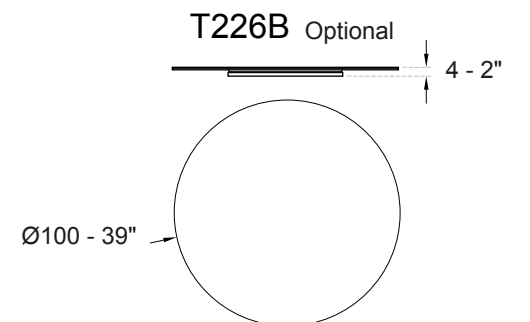

* On marble finishings, only for length dimensions over 200 cm, the top is split in two parts at the center, across its width.

T231B

T232B

T233B

T234B

T238B

T239B

T235B

T236B

T237B

LAZY SUSAN

Piano girevole in appoggio su top tavolo.
Top disponibile in tutte le customizing finishes.
Meccanismo girevole in alluminio.