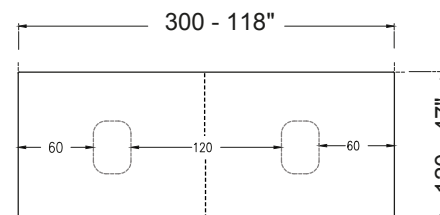

* On marble finishings, only for length dimensions over 200 cm, the top is split in two parts at the center, across its width.

T231B

T232B

T233B

T234B

T238B

T239B

T235B

T236B

T237B

LAZY SUSAN

Piano girevole in appoggio su top tavolo.
Top disponibile in tutte le customizing finishes.
Meccanismo girevole in alluminio.