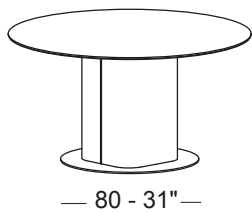

* On marble finishings, only for length dimensions over 200 cm, the top is split in two parts at the center, across its width.

T231B

T232B

T233B

T234B

T238B

T239B

T235B

T236B

T237B

LAZY SUSAN

Piano girevole in appoggio su top tavolo.
Top disponibile in tutte le customizing finishes.
Meccanismo girevole in alluminio.