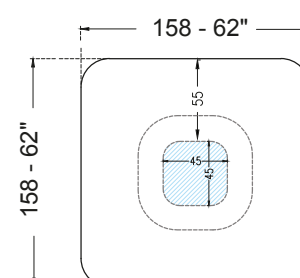

* On marble finishings, only for length dimensions over 200 cm, the top is split in two parts at the center, across its width.

T231B

T232B

T233B

T234B

T238B

T239B

T235B

T236B

T237B

LAZY SUSAN

Piano girevole in appoggio su top tavolo.
Top disponibile in tutte le customizing finishes.
Meccanismo girevole in alluminio.