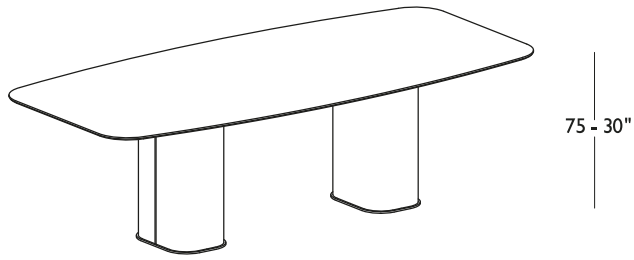

DINING TABLES - MILOS

Wooden frame upholstered in leather.
Metal inserts available in all customizing finishes.
Top available in back lacquered glass (black or white), ceramic or marble.

Ceramic top finishes Terra, Antracite and Ossido Bruno are not available.

* On marble finishings, only for length dimensions over 200 cm, the top is split in two parts at the center, across its width.

T231B

T232B

T233B

T234B

T238B

T239B

T235B

T236B

T237B

LAZY SUSAN

Piano girevole in appoggio su top tavolo.
Top disponibile in tutte le customizing finishes.
Meccanismo girevole in alluminio.