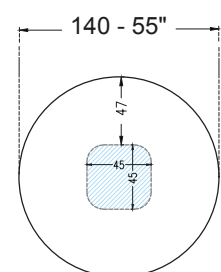

* On marble finishings, only for length dimensions over 200 cm, the top is split in two parts at the center, across its width.

T231B

T232B

T233B

T234B

T238B

T239B

T235B

T236B

T237B

LAZY SUSAN

Piano girevole in appoggio su top tavolo.
Top disponibile in tutte le customizing finishes.
Meccanismo girevole in alluminio.