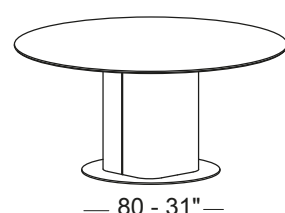

* On marble finishings, only for length dimensions over 200 cm, the top is split in two parts at the center, across its width.

T231B

T232B

T233B

T234B

T238B

T239B

T235B

T236B

T237B

LAZY SUSAN

Piano girevole in appoggio su top tavolo.
Top disponibile in tutte le customizing finishes.
Meccanismo girevole in alluminio.