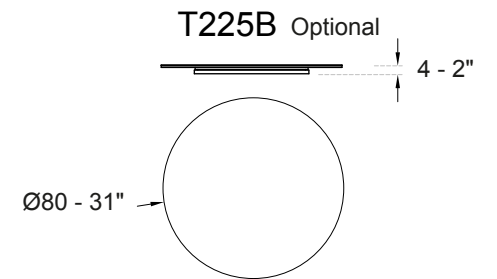

* On marble finishings, only for length dimensions over 200 cm, the top is split in two parts at the center, across its width.

T231B

T232B

T233B

T234B

T238B

T239B

T235B

T236B

T237B

LAZY SUSAN

Piano girevole in appoggio su top tavolo.
Top disponibile in tutte le customizing finishes.
Meccanismo girevole in alluminio.