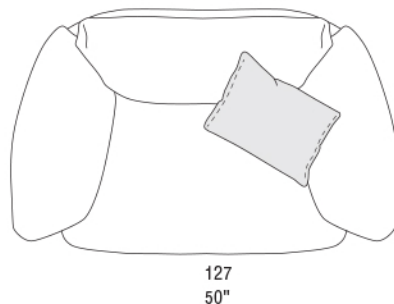

### STANDARD FEATURES

- Hard wood frame, seat suspensions in reinforced elastic webbing.
- Seat depth 75 cm - 30".
- Seat height 40 cm - 16".
- Seat width 85 cm - 33".
- Seat and back cushions in polyurethane covered with wadding.
- *Stitching CUC 501.*

### CARATTERISTICHE STANDARD

- *Struttura in legno e multistrato, molleggio seduta con cinghie elastiche.*
- *Profondità seduta 75 cm.*
- *Altezza seduta 40 cm.*
- *Larghezza seduta 85 cm.*
- *Imbottitura seduta e schienale in poliuretano rivestiti in fald.*
- *Cucitura CUC 501.*

### NOTES

- Dimensions: the first figure shows sizes in centimeters, the second in inches.

### NOTE

- *Dimensioni: la prima cifra indica i centimetri, la seconda cifra indica i pollici.*

**POL**  
(swivel)

**C0205**

*leather pillow*

- Side belt available only with leather covering
- The included pillow C0205 is leather upholstered
- Matching side belts and piping