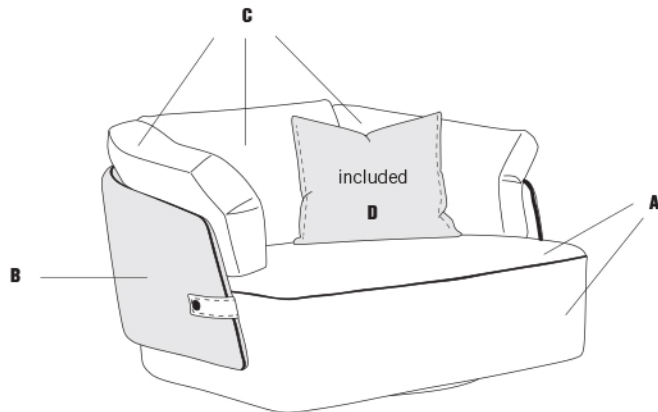

### STANDARD FEATURES

- Hard wood frame, seat suspensions in reinforced elastic webbing.
- Seat depth 75 cm - 30".
- Seat height 40 cm - 16".
- Seat width 85 cm - 33".
- Seat and back cushions in polyurethane covered with wadding.
- *Stitching CUC 501.*

### CARATTERISTICHE STANDARD

- *Struttura in legno e multistrato, molleggio seduta con cinghie elastiche.*
- *Profondità seduta 75 cm.*
- *Altezza seduta 40 cm.*
- *Larghezza seduta 85 cm.*
- *Imbottitura seduta e schienale in poliuretano rivestiti in fald.*
- *Cucitura CUC 501.*

### NOTES

- Dimensions: the first figure shows sizes in centimeters, the second in inches.

### NOTE

- *Dimensioni: la prima cifra indica i centimetri, la seconda cifra indica i pollici.*

**POL**  
(swivel)

**C0205**

*leather pillow*

- Side belt available only with leather covering
- The included pillow C0205 is leather upholstered
- Matching side belts and piping