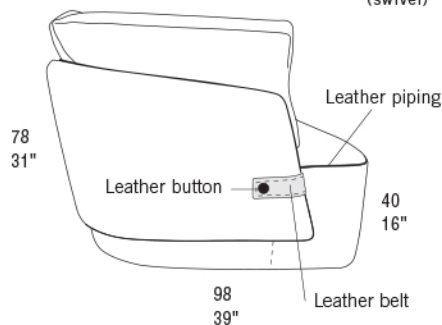

### STANDARD FEATURES

- Hard wood frame, seat suspensions in reinforced elastic webbing.
- Seat depth 75 cm - 30".
- Seat height 40 cm - 16".
- Seat width 85 cm - 33".
- Seat and back cushions in polyurethane covered with wadding.
- *Stitching CUC 501.*

### CARATTERISTICHE STANDARD

- *Struttura in legno e multistrato, molleggio seduta con cinghie elastiche.*
- *Profondità seduta 75 cm.*
- *Altezza seduta 40 cm.*
- *Larghezza seduta 85 cm.*
- *Imbottitura seduta e schienale in poliuretano rivestiti in fald.*
- *Cucitura CUC 501.*

### NOTES

- Dimensions: the first figure shows sizes in centimeters, the second in inches.

### NOTE

- *Dimensioni: la prima cifra indica i centimetri, la seconda cifra indica i pollici.*

**POL**  
(swivel)

**C0205**

*leather pillow*

- Side belt available only with leather covering
- The included pillow C0205 is leather upholstered
- Matching side belts and piping