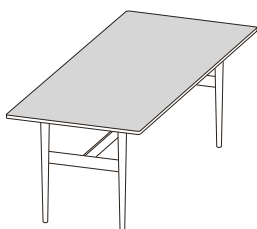

COFFEE TABLES

T145B
100X100XH.38 / 39X39XH.15"

T146B
120X80XH.38 / 47X31XH.15"

T147B
100X50XH.43 / 39X20XH.18"

STANDARD FEATURES

- Glass top available in: smoked or white (RAL 9003).
- Ceramic top available in: Terra, Antracite, Noir Desir, Ossido Bruno, Greenery or Limestone.
- Metal base available in all Gamma customizing finishes.

CARATTERISTICHE STANDARD

- Ripiano in vetro disponibile in: fumè o bianco (RAL 9003).
- Ripiano in ceramica disponibile in: colore Terra, Antracite, Noir Desir, Ossido Bruno, Greenery o Limestone.
- Base in metallo disponibile in tutte le finiture Gamma.

NOTES

- Dimensions: the first figure shows sizes in centimeters, the second in inches.
- Marble top available in: Emperador Dark, Palissandro Blu Nuvolato, Palissandro Fiorito and Sahara Noir.
- Please check customizing price list for finishes.