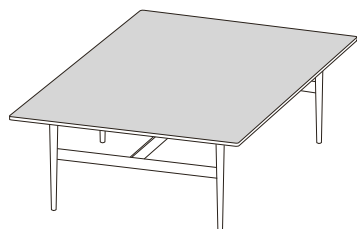

COFFEE TABLES

T145B
100X100XH.38 / 39X39XH.15"

T146B
120X80XH.38 / 47X31XH.15"

T147B
100X50XH.43 / 39X20XH.18"

STANDARD FEATURES

- Glass top available in: smoked or white (RAL 9003).
- Ceramic top available in: Terra, Antracite, Noir Desir, Ossido Bruno, Greenery or Limestone.
- Metal base available in all Gamma customizing finishes.

CARATTERISTICHE STANDARD

- Ripiano in vetro disponibile in: fumè o bianco (RAL 9003).
- Ripiano in ceramica disponibile in: colore Terra, Antracite, Noir Desir, Ossido Bruno, Greenery o Limestone.
- Base in metallo disponibile in tutte le finiture Gamma.

NOTES

- Dimensions: the first figure shows sizes in centimeters, the second in inches.
- Marble top available in: Emperador Dark, Palissandro Blu Nuvolato, Palissandro Fiorito and Sahara Noir.
- Please check customizing price list for finishes.