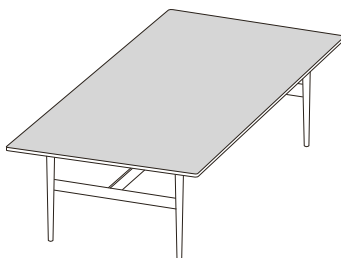

COFFEE TABLES

T145B
100X100XH.38 / 39X39XH.15"

T146B
120X80XH.38 / 47X31XH.15"

T147B
100X50XH.43 / 39X20XH.18"

STANDARD FEATURES

- Glass top available in: smoked or white (RAL 9003).
- Ceramic top available in: Terra, Antracite, Noir Desir, Ossido Bruno, Greenery or Limestone.
- Metal base available in all Gamma customizing finishes.

CARATTERISTICHE STANDARD

- Ripiano in vetro disponibile in: fumè o bianco (RAL 9003).
- Ripiano in ceramica disponibile in: colore Terra, Antracite, Noir Desir, Ossido Bruno, Greenery o Limestone.
- Base in metallo disponibile in tutte le finiture Gamma.

NOTES

- Dimensions: the first figure shows sizes in centimeters, the second in inches.
- Marble top available in: Emperador Dark, Palissandro Blu Nuvolato, Palissandro Fiorito and Sahara Noir.
- Please check customizing price list for finishes.