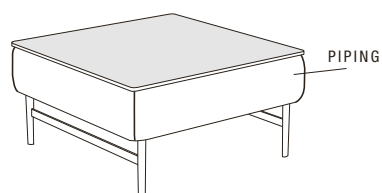

COFFEE TABLES

STANDARD FEATURES

- Hard wood frame covered in leather.
- Glass top available in: smoked or white (RAL 9003).
- Ceramic top available in: Terra, Antracite, Noir Desir, Ossido Bruno, Greenery or Limestone.
- Metal legs available in all Gamma customizing finishes.

CARATTERISTICHE STANDARD

- Struttura in legno rivestita in pelle.
- Ripiano in vetro disponibile in: fumè o bianco (RAL 9003).
- Ripiano in ceramica disponibile in: Terra, Antracite, Noir Desir, Ossido Bruno, Greenery o Limestone.
- Piedi in metallo disponibili in tutte le finiture Gamma.

NOTES

- Dimensions: the first figure shows sizes in centimeters, the second in inches.
- Marble top available in: Emperador Dark, Palissandro Blu Nuvolato, Palissandro Fiorito and Sahara Noir.
- Please check customizing price list for finishes.

NOTE

- Dimensioni: la prima cifra indica i centimetri, la seconda cifra indica i pollici.
- Ripiano in marmo disponibile in: Emperador Dark, Palissandro Blu Nuvolato, Palissandro Fiorito o Sahara Noir.
- Per finiture vedi listino personalizzazioni.

T135B
80X80XH.34 / 31X31XH.13"