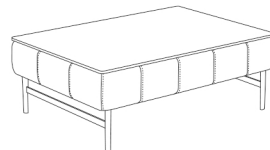

## **NOTE**

- Ripiano in ceramica disponibile in: colore Terra, Antracite, Noir Desir o Ossido Bruno.

**T130B**

*cm 84 x 84 x H. 34*  
*inches 33 x 33 x H. 13*

**T131B**

*cm 84 x 124 x H. 34*  
*inches 33 x 49 x H. 13*

**T132B**

*cm 104 x 104 x H. 34*  
*inches 41 x 41 x H. 13*

**T133B**

*cm 104 x 144 x H. 34*  
*inches 41 x 57 x H. 13*

*Each piece is made by hand and has its own uniqueness. Measures may vary with a tolerance up to 3%.*