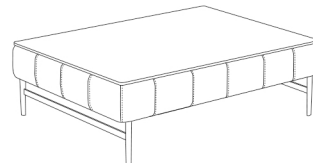

## **NOTE**

- Ripiano in ceramica disponibile in: colore Terra, Antracite, Noir Desir o Ossido Bruno.

**T130B**

*cm 84 x 84 x H. 34*  
*inches 33 x 33 x H. 13*

**T131B**

*cm 84 x 124 x H. 34*  
*inches 33 x 49 x H. 13*

**T132B**

*cm 104 x 104 x H. 34*  
*inches 41 x 41 x H. 13*

**T133B**

*cm 104 x 144 x H. 34*  
*inches 41 x 57 x H. 13*

*Each piece is made by hand and has its own uniqueness. Measures may vary with a tolerance up to 3%.*