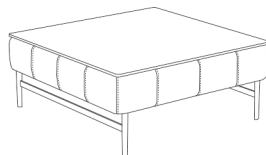

## **NOTE**

- Ripiano in ceramica disponibile in: colore Terra, Antracite, Noir Desir o Ossido Bruno.

**T130B**

*cm 84 x 84 x H. 34*  
*inches 33 x 33 x H. 13*

**T131B**

*cm 84 x 124 x H. 34*  
*inches 33 x 49 x H. 13*

**T132B**

*cm 104 x 104 x H. 34*  
*inches 41 x 41 x H. 13*

**T133B**

*cm 104 x 144 x H. 34*  
*inches 41 x 57 x H. 13*

*Each piece is made by hand and has its own uniqueness. Measures may vary with a tolerance up to 3%.*