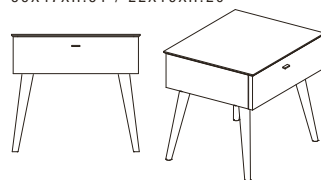

K007-A WOOD LEGS
56X47XH.51 / 22X19XH.20"

noce canaletto

frassino

K007-C CONE LEGS
56X47XH.51 / 22X19XH.20"

all Gamma customizing finishes.

K007-B METAL BASE
56X47XH.51 / 22X19XH.20"

all Gamma customizing finishes.

K007-D METAL LEGS
56X47XH.51 / 22X19XH.20"

all Gamma customizing finishes.

NIGHT STANDS

STANDARD FEATURES

- Hard wood frame covered in leather.
- Glass top available in: smoked or white (RAL 9003).
- Ceramic top available in: Terra, Antracite, Noir Desir, Ossido Bruno, Greenery or Limestone.
- Stitching CUC 507.