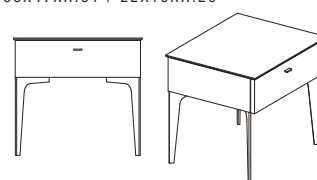

K007-A WOOD LEGS
56X47XH.51 / 22X19XH.20"

noce canaletto

frassino

K007-C CONE LEGS
56X47XH.51 / 22X19XH.20"

all Gamma customizing finishes.

K007-B METAL BASE
56X47XH.51 / 22X19XH.20"

all Gamma customizing finishes.

K007-D METAL LEGS
56X47XH.51 / 22X19XH.20"

all Gamma customizing finishes.

NIGHT STANDS

STANDARD FEATURES

- Hard wood frame covered in leather.
- Glass top available in: smoked or white (RAL 9003).
- Ceramic top available in: Terra, Antracite, Noir Desir, Ossido Bruno, Greenery or Limestone.
- Stitching CUC 507.

CARATTERISTICHE STANDARD

- Struttura in legno rivestita in pelle.
- Ripiano in vetro disponibile in: fumè o bianco (RAL 9003).
- Ripiano in ceramica disponibile in: Terra, Antracite, Noir Desir, Ossido Bruno, Greenery o Limestone.
- Cucitura CUC 507.