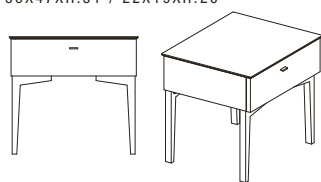

K007-A WOOD LEGS
56X47XH.51 / 22X19XH.20"

noce canaletto

frassino

K007-C CONE LEGS
56X47XH.51 / 22X19XH.20"

all Gamma customizing finishes.

K007-B METAL BASE
56X47XH.51 / 22X19XH.20"

all Gamma customizing finishes.

K007-D METAL LEGS
56X47XH.51 / 22X19XH.20"

all Gamma customizing finishes.

NIGHT STANDS

STANDARD FEATURES

- Hard wood frame covered in leather.
- Glass top available in: smoked or white (RAL 9003).
- Ceramic top available in: Terra, Antracite, Noir Desir, Ossido Bruno, Greenery or Limestone.
- Stitching CUC 507.

CARATTERISTICHE STANDARD

- Struttura in legno rivestita in pelle.
- Ripiano in vetro disponibile in: fumè o bianco (RAL 9003).
- Ripiano in ceramica disponibile in: Terra, Antracite, Noir Desir, Ossido Bruno, Greenery o Limestone.
- Cucitura CUC 507.