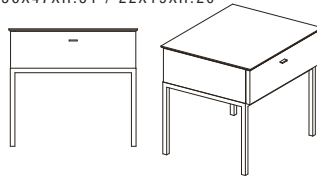

K007-A WOOD LEGS
56X47XH.51 / 22X19XH.20"

noce canaletto

frassino

K007-C CONE LEGS
56X47XH.51 / 22X19XH.20"

all Gamma customizing finishes.

K007-B METAL BASE
56X47XH.51 / 22X19XH.20"

all Gamma customizing finishes.

K007-D METAL LEGS
56X47XH.51 / 22X19XH.20"

all Gamma customizing finishes.

NIGHT STANDS

STANDARD FEATURES

- Hard wood frame covered in leather.
- Glass top available in: smoked or white (RAL 9003).
- Ceramic top available in: Terra, Antracite, Noir Desir, Ossido Bruno, Greenery or Limestone.
- Stitching CUC 507.

CARATTERISTICHE STANDARD

- Struttura in legno rivestita in pelle.
- Ripiano in vetro disponibile in: fumè o bianco (RAL 9003).
- Ripiano in ceramica disponibile in: Terra, Antracite, Noir Desir, Ossido Bruno, Greenery o Limestone.
- Cucitura CUC 507.